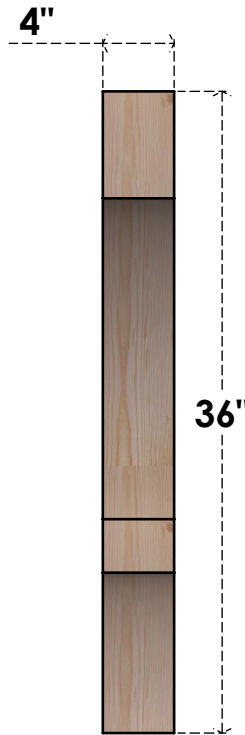

BRC04X32X36BOA00RDF

4"W X 32"D X 36"H BALBOA ROUGH SAWN BRACE, DOUGLAS FIR

SIDE

FRONT

EKENA MILLWORK
 2300 WEST MAIN ST.
 CLARKSVILLE, TX 75426
 TOLL FREE: 866-607-0453
 WWW.EKENAMILLWORK.COM

NOTES

1. INSTALLATION TO BE COMPLETED IN ACCORDANCE WITH MANUFACTURER'S SPECIFICATIONS.
2. DRAWING MAY NOT BE TO SCALE
3. THIS DRAWING IS INTENDED FOR DESIGN AND PLANNING PURPOSES ONLY.
4. ALL INFORMATION CONTAINED HEREIN WAS CURRENT AT THE TIME OF DEVELOPMENT BUT MUST BE REVIEWED AND APPROVED BY THE PRODUCT MANUFACTURER TO BE CONSIDERED ACCURATE.
5. PRODUCTS ARE NOT KILN DRIED. THIS ITEM IS UNIQUE AND WILL CONTAIN THE NATURAL VARIATIONS THAT THE WOOD SPECIES OFFERS. THIS MAY RESULT IN VARIATIONS UP TO 1/4"