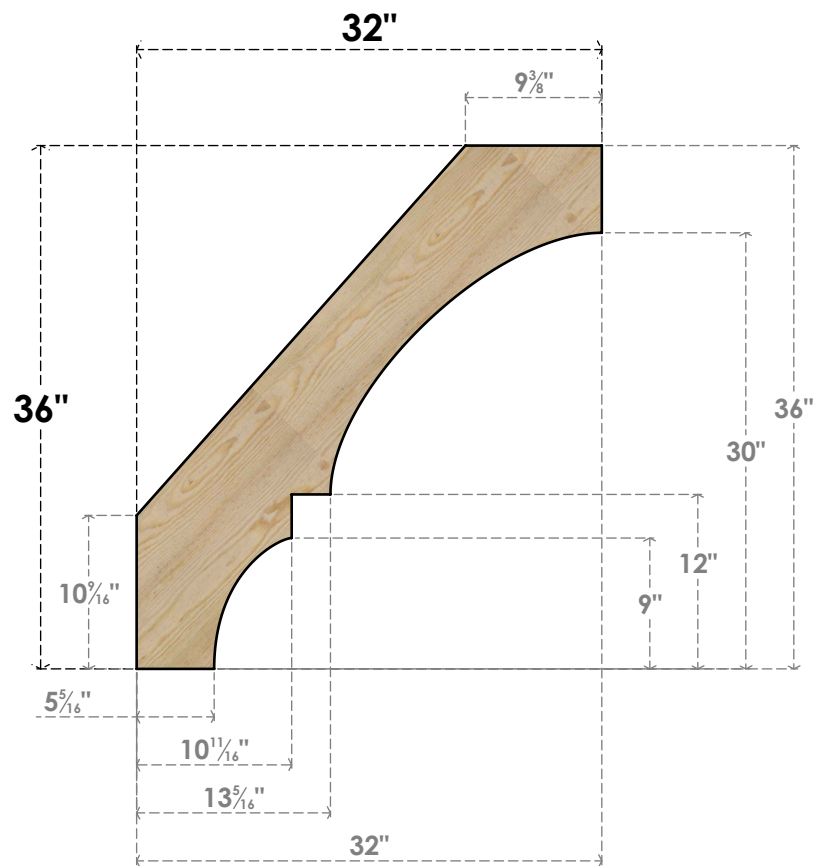

BRC04X32X36BOA00RDF

4"W X 32"D X 36"H BALBOA ROUGH SAWN BRACE, DOUGLAS FIR

SIDE

FRONT

EKENA MILLWORK
 2300 WEST MAIN ST.
 CLARKSVILLE, TX 75426
 TOLL FREE: 866-607-0453
 WWW.EKENAMILLWORK.COM

NOTES

1. INSTALLATION TO BE COMPLETED IN ACCORDANCE WITH MANUFACTURER'S SPECIFICATIONS.
2. DRAWING MAY NOT BE TO SCALE
3. THIS DRAWING IS INTENDED FOR DESIGN AND PLANNING PURPOSES ONLY.
4. ALL INFORMATION CONTAINED HEREIN WAS CURRENT AT THE TIME OF DEVELOPMENT BUT MUST BE REVIEWED AND APPROVED BY THE PRODUCT MANUFACTURER TO BE CONSIDERED ACCURATE.
5. PRODUCTS ARE NOT KILN DRIED. THIS ITEM IS UNIQUE AND WILL CONTAIN THE NATURAL VARIATIONS THAT THE WOOD SPECIES OFFERS. THIS MAY RESULT IN VARIATIONS UP TO 1/4"